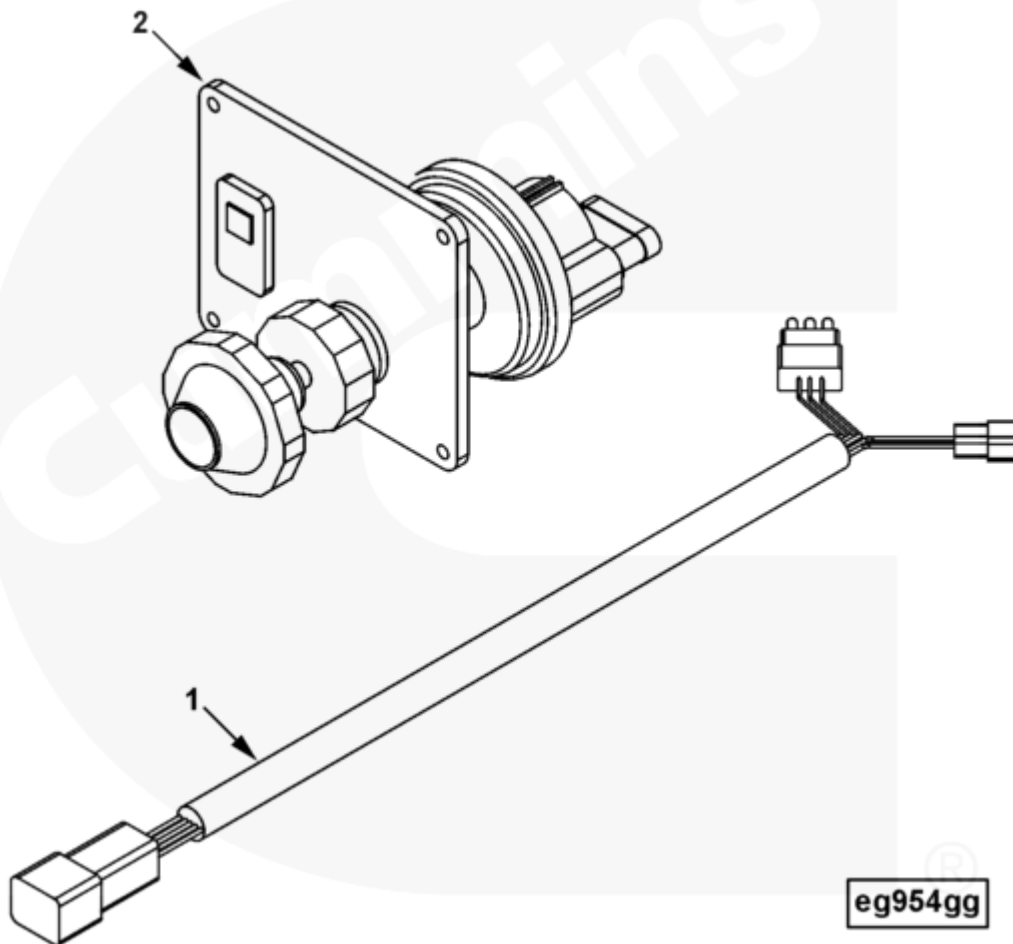

Cart	Ref No	Part Number	Part Description	Required	Remarks
View My Cart					
		EG9300	Backup Throttle Panel		Mr - panel, backup throttle...(More)
					Engine Family: B,C, And "L"
					Series
					Wiring Harness Included: Yes
					harness length: 18.288 m (60
					FT)
					Description: Backup Throttle
					Panel With activation switch
					supplied: In kit.
<input type="checkbox"/>	1	3969788	Wiring Harness	1	
<input type="checkbox"/>	2	4003633	Throttle Panel	1	